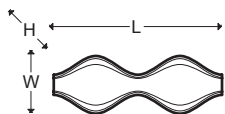

TIPPI

DIMENSION
(mm)

W - 360
L - 1050
H - 35

MATERIAL

TRG